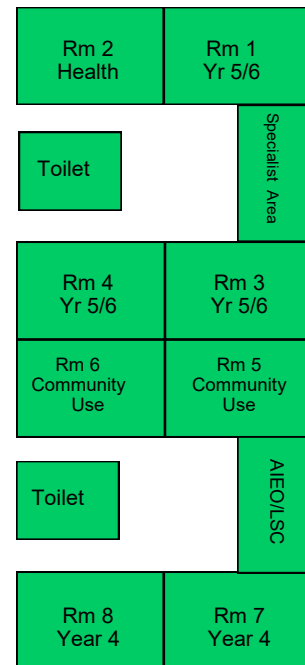

Grovelands Primary School

# Grovelands Primary School 2021 Class Location / Designation Map

**Djidi Djidi**

**Kulbardi**

**Bindi Bindi**

**Maarak**

**Aliwa**